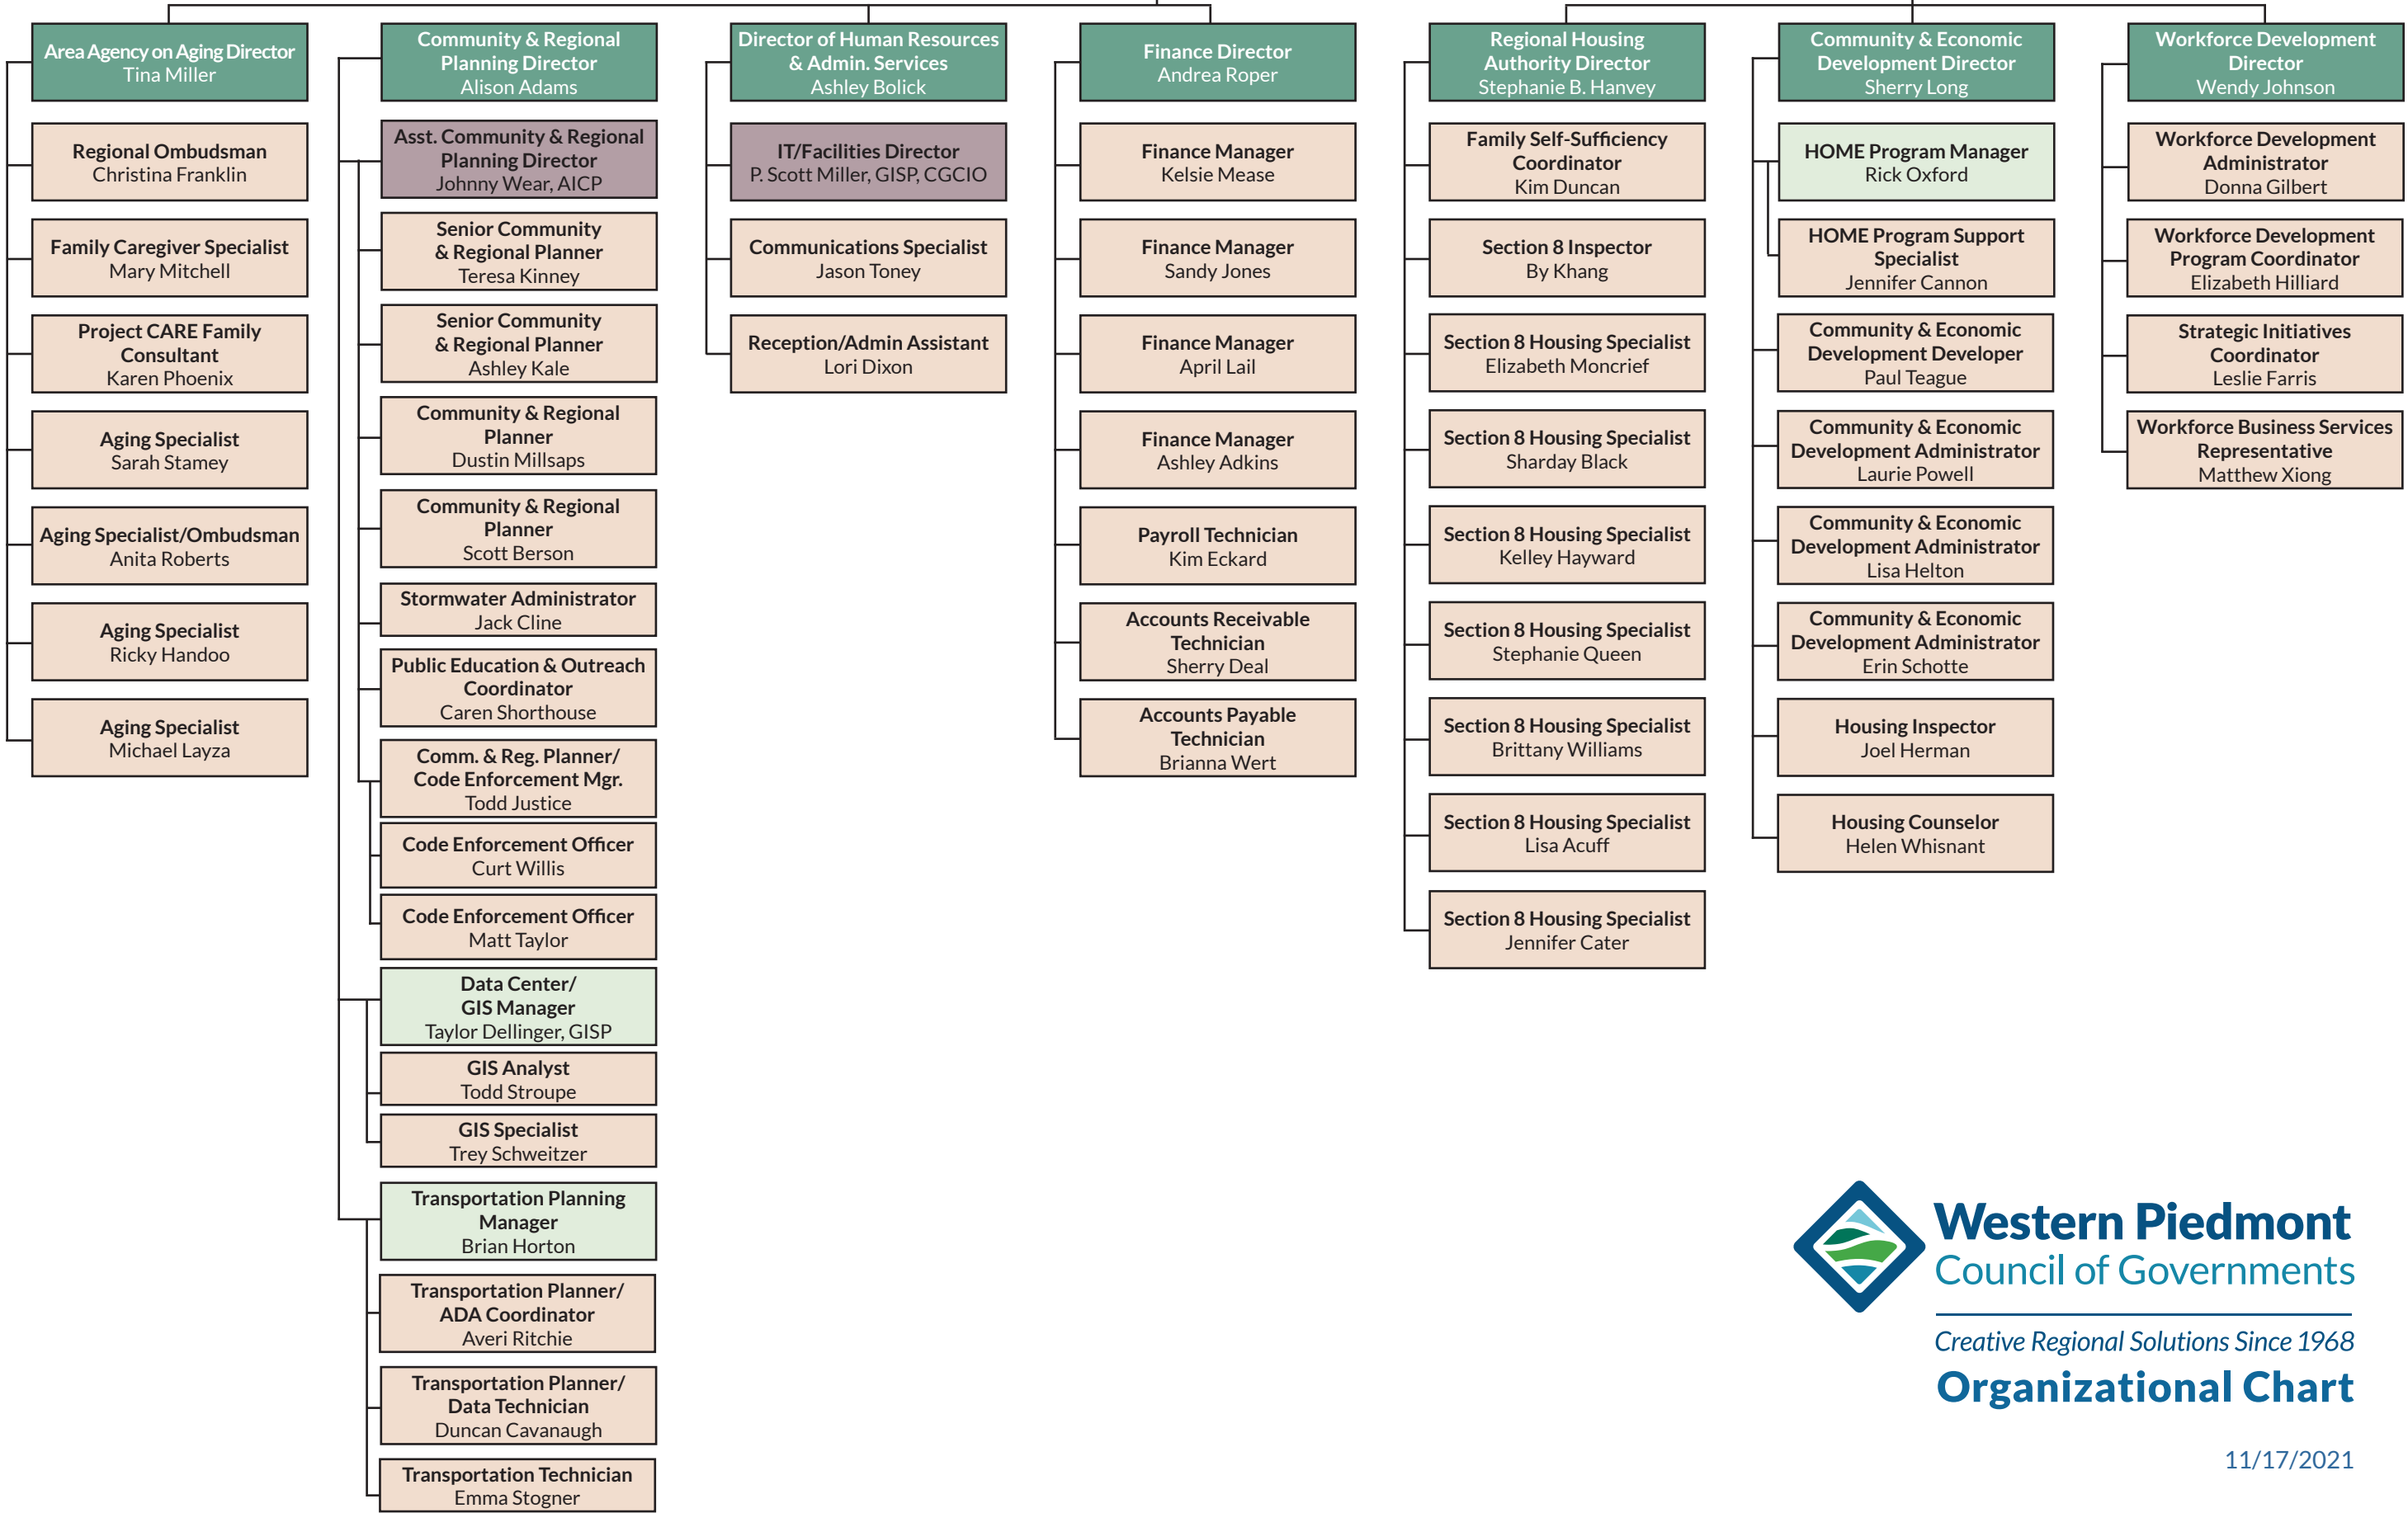

Executive Director
Anthony Starr, ICMA-CM, AICP

**Asst. Executive Director/
Comm. & Economic Dev. Director**
Sherry Long

**Western Piedmont
Council of Governments**

Creative Regional Solutions Since 1968

Organizational Chart